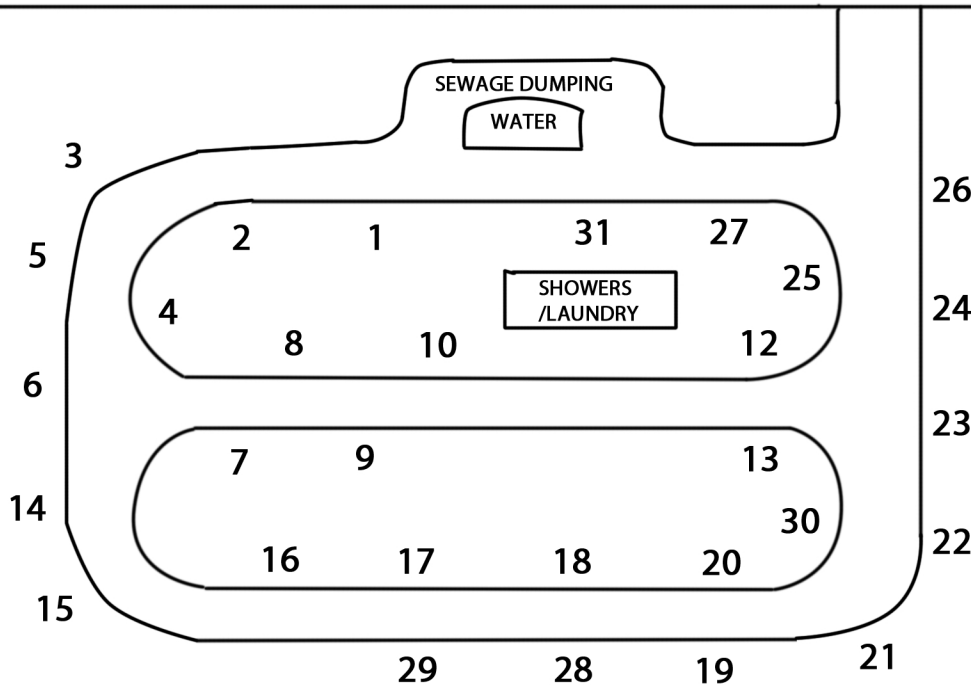

RTE 635

HARVEY --> 10.6 km (6mi)

LAKE GEORGE FAMILY CAMPGROUND

1066 Route 636
P.O.Box 257
Harvey, N.B.
E6K 3W9
(506) 366-2933